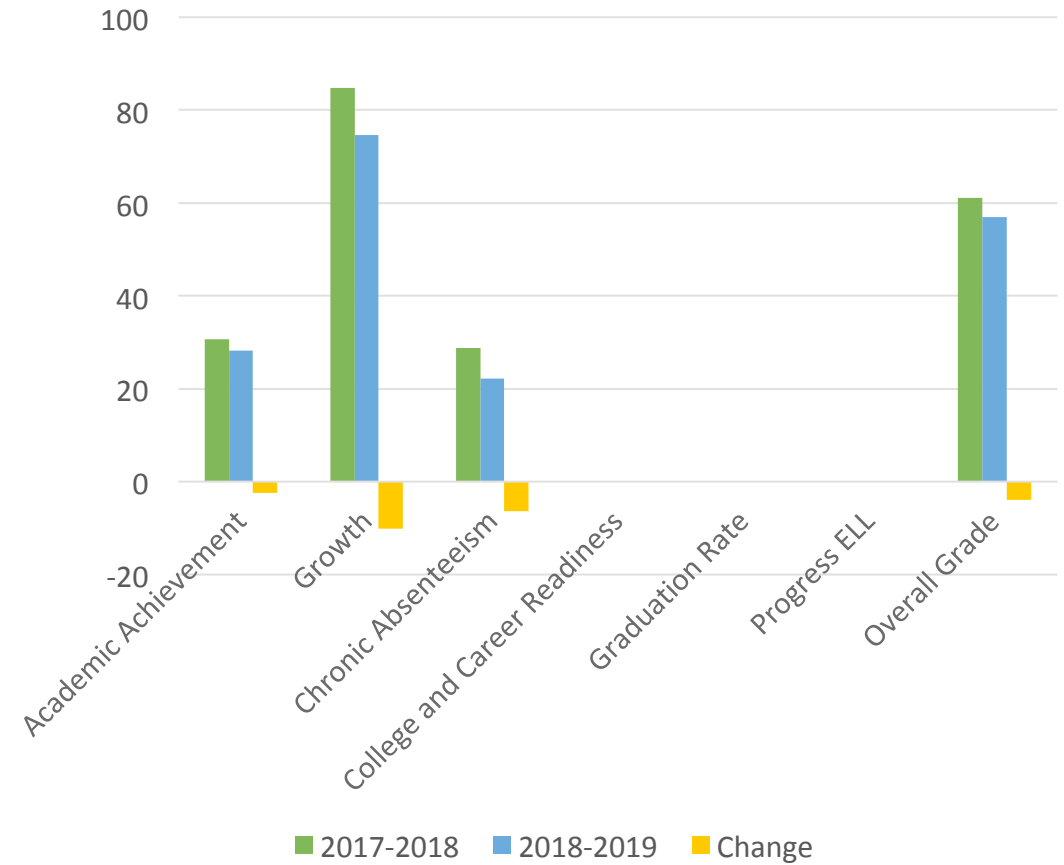

Tipton Durant