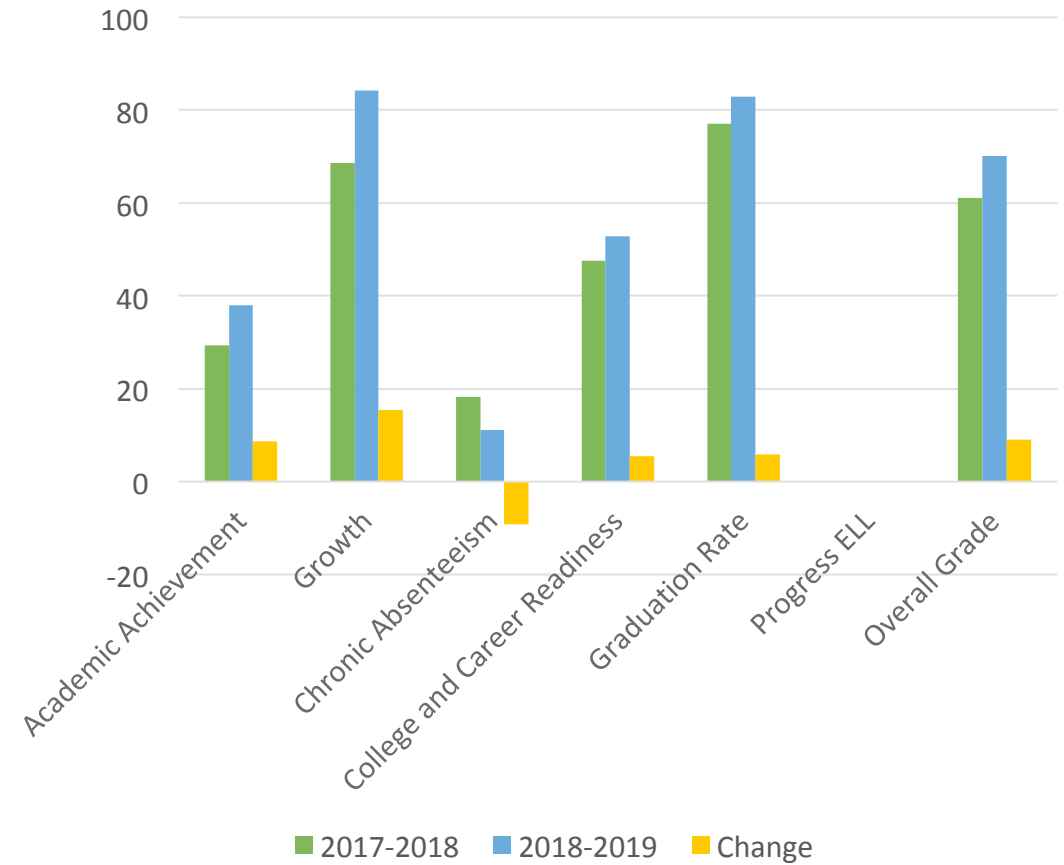

Lanier High School

Jeff Davis High School

Comparative Analysis of Report Card Data

Choctaw High School

Sumter Central High School

Comparative Analysis of Report Card Data

Capitol Heights Middle School

Lee High School