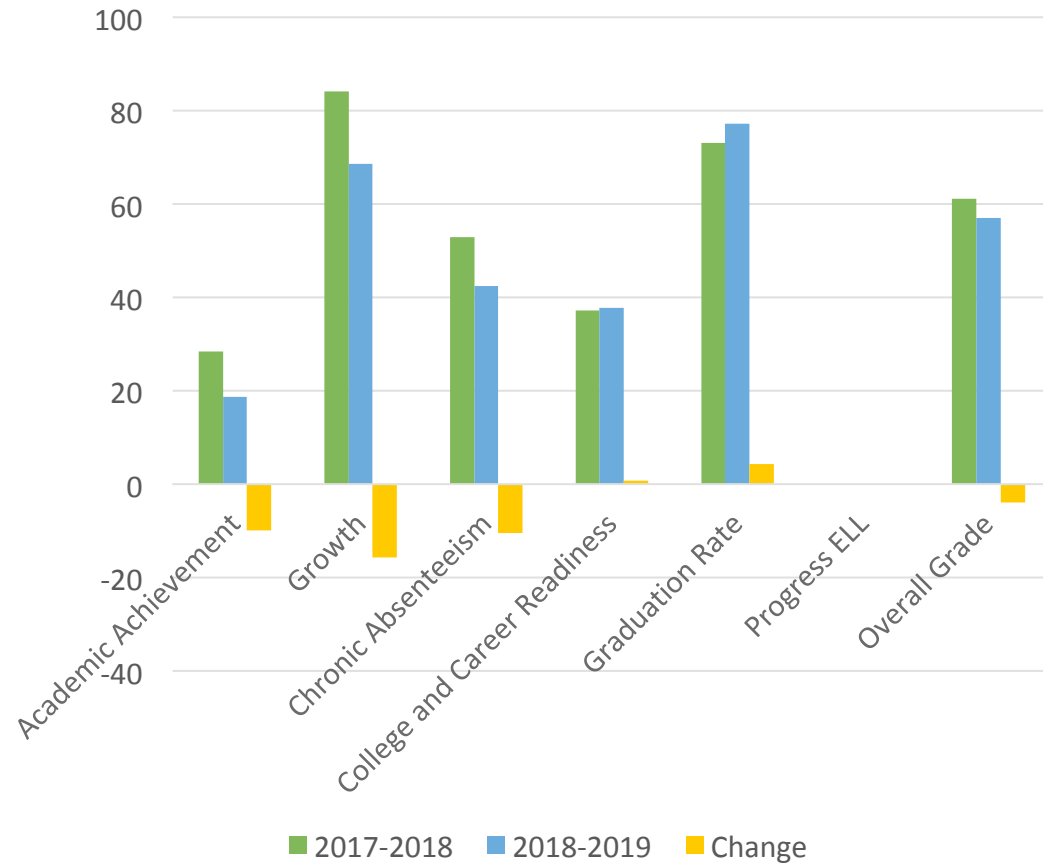

Comparative Analysis of Alabama CSI Schools Based on Annual Report Card Results

November 14, 2019

Comparative Analysis of Alabama Scores

Comparative Analysis of Report Card Data

Bessemer High School

Carver Elementary