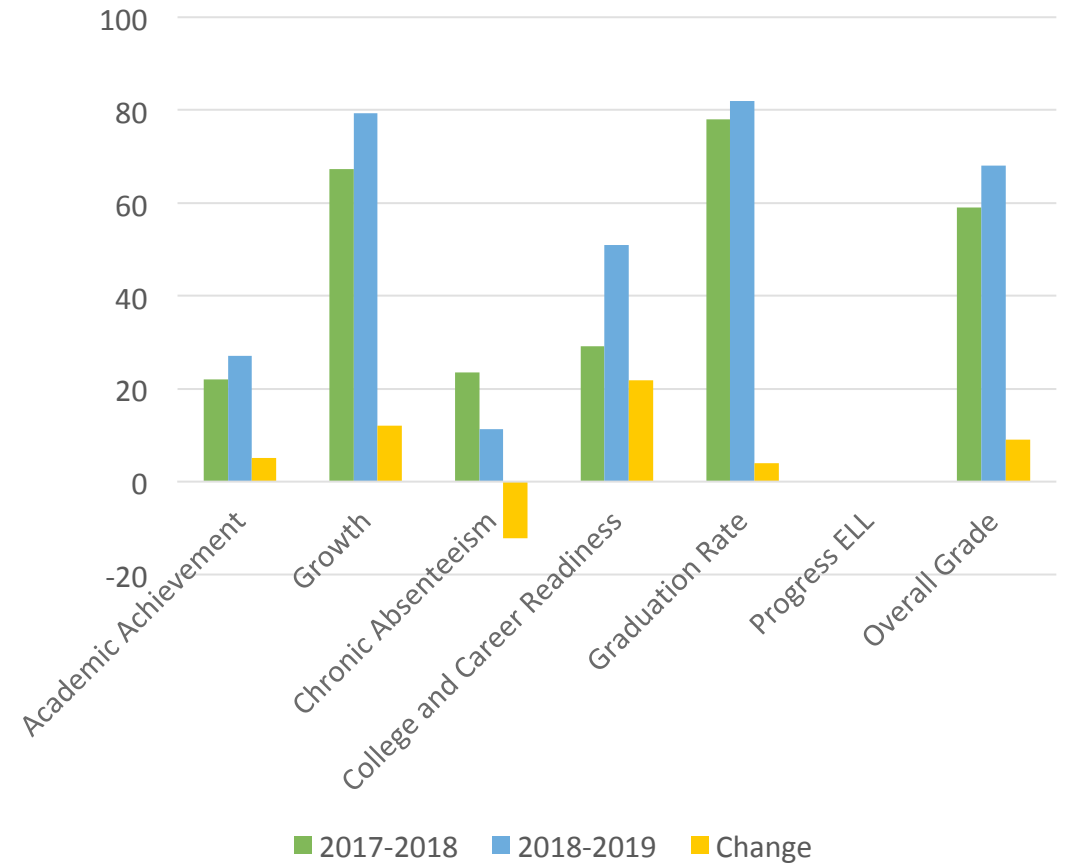

Greene County High School