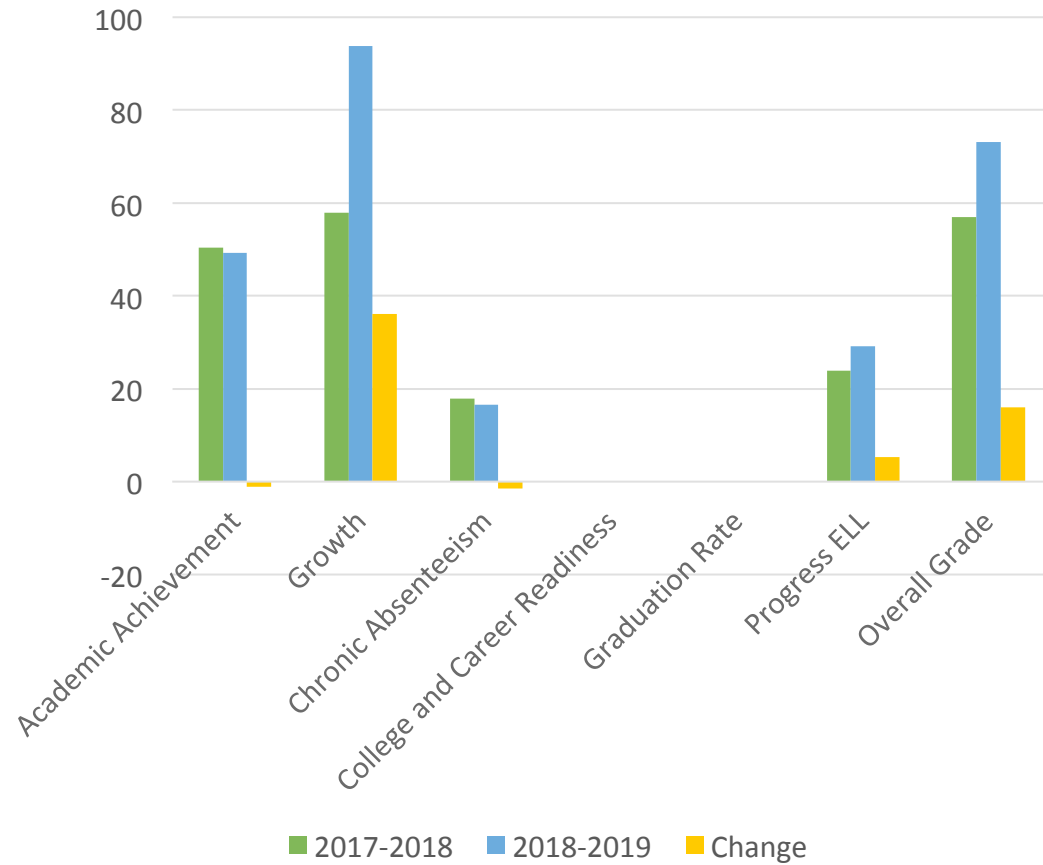

Comparative Analysis of Report Card Data

Eufaula Elementary School