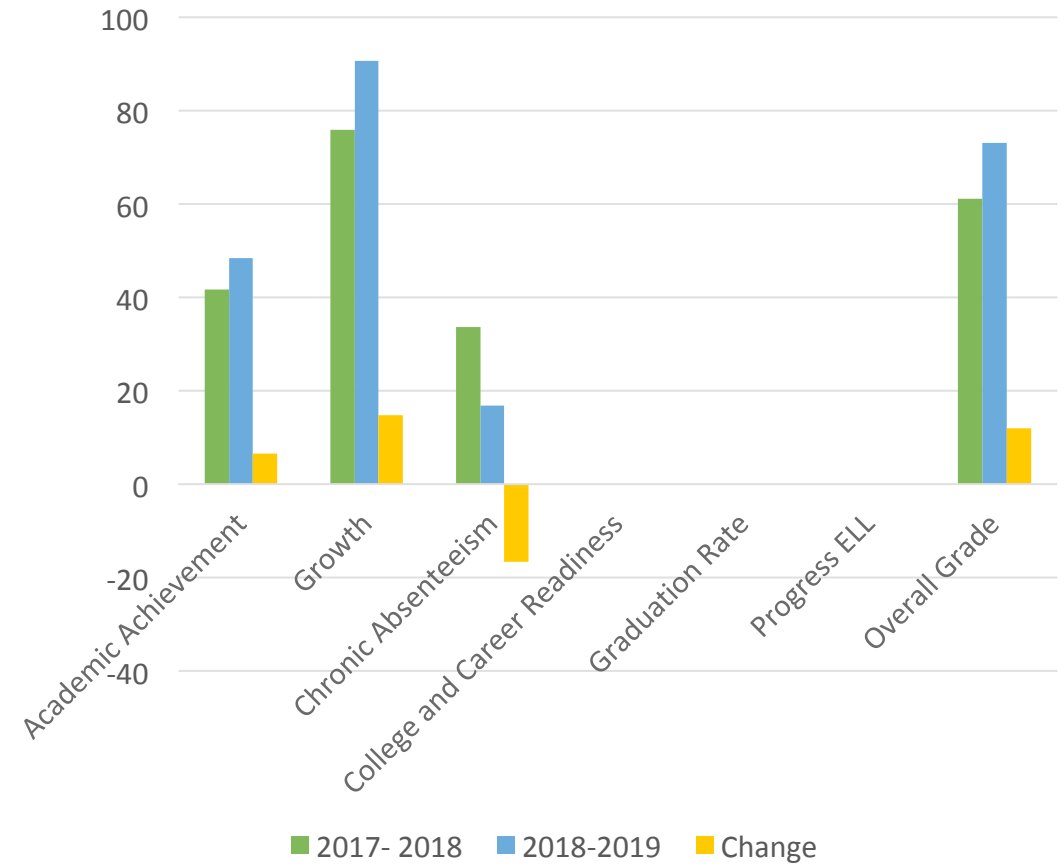

Comparative Analysis of Alabama CSI Schools Based on Annual Report Card Results

November 14, 2019

Comparative Analysis of Alabama Scores

Comparative Analysis of Report Card Data

Bessemer High School

Carver Elementary