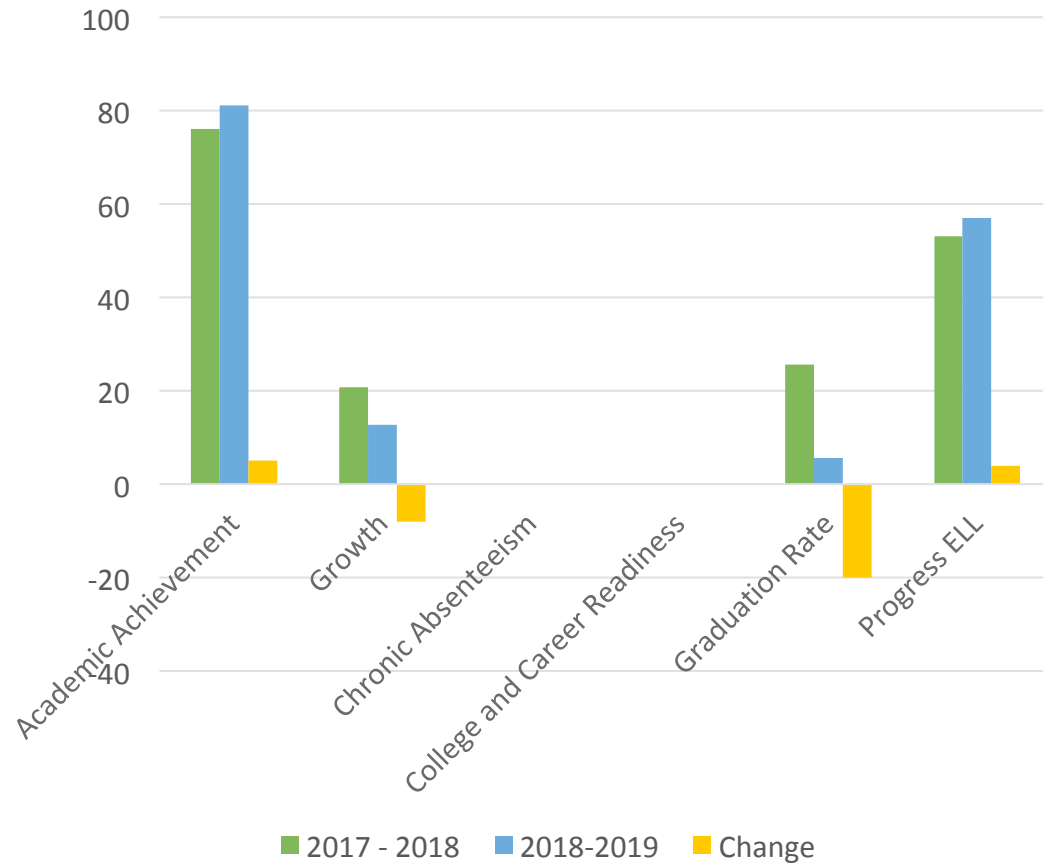

Lanier High School

Jeff Davis High School

Comparative Analysis of Report Card Data

Choctaw High School

Sumter Central High School

Comparative Analysis of Report Card Data

Capitol Heights Middle School

Lee High School