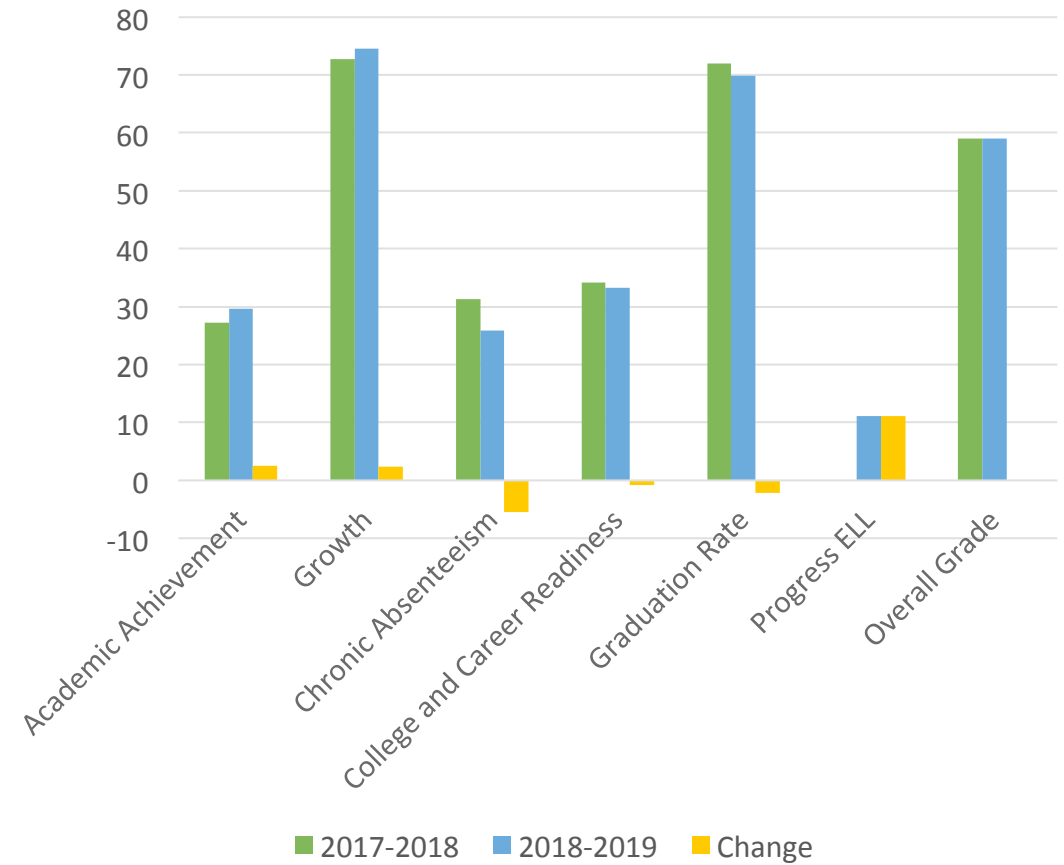

Lanier High School

Jeff Davis High School

Comparative Analysis of Report Card Data

Choctaw High School

Sumter Central High School

Comparative Analysis of Report Card Data

Capitol Heights Middle School

Lee High School