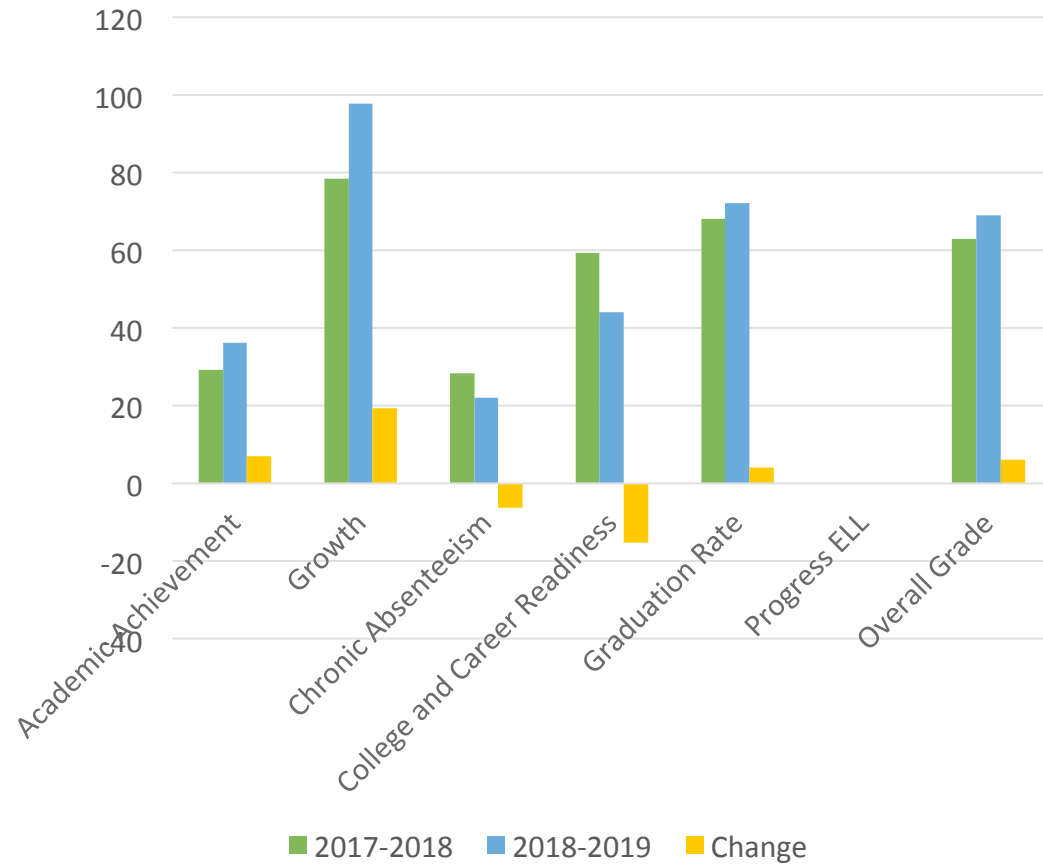

Comparative Analysis of Report Card Data

Parker High School