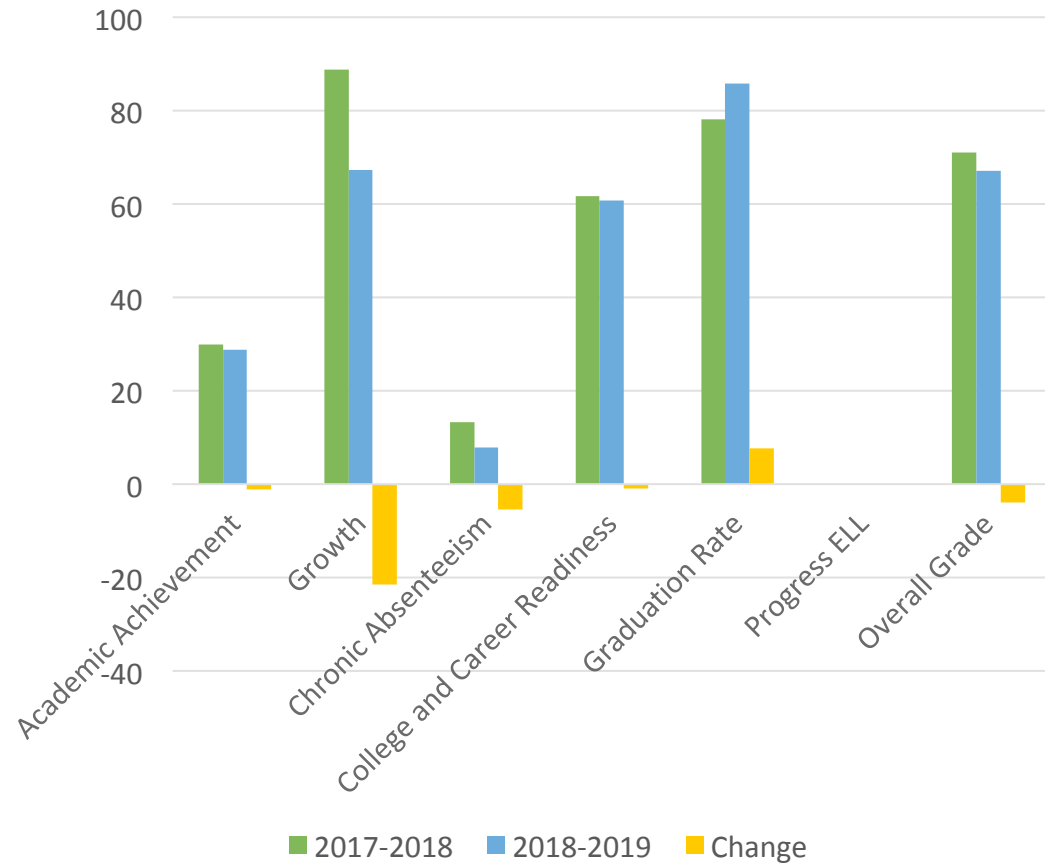

Lanier High School

Jeff Davis High School

Comparative Analysis of Report Card Data

Choctaw High School

Sumter Central High School

Comparative Analysis of Report Card Data

Capitol Heights Middle School

Lee High School